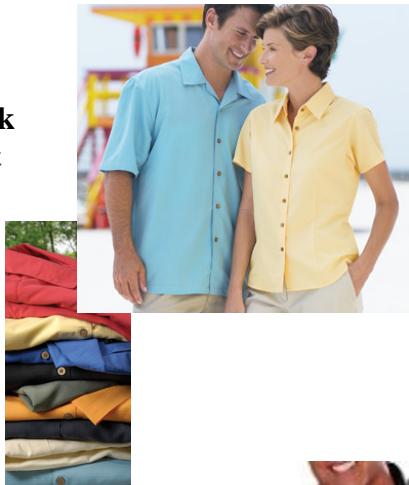

**Embroidered Visor**

Available Colors:  
 White, Stone, Black,  
 Cooked Carrot

**Easy Care Woven Long Sleeve Shirt**

- 4.5oz, 55/45 Cotton/Poly
- Wrinkle Resistant
- Button Down Collar
- Buttons Dyed to Match
- Box Back Pleat
- Patch Pocket
- Adjustable Cuffs

Also Available: Men's Tall, Short Sleeve, Ladies

\$19.98 / S-XL

Available Colors:  
 White, Black, Stone, Steel Grey,  
 Texas Orange

**Stylish Check Camp Shirt**

- 70/30 Rayon/Polyester
- Goes effortlessly from the office to outdoors

\$33.90 / S-XL

Available Colors:  
 White, Black,  
 Sand

**Ladies ¾ Sleeve Stretch Shirt**

- 97% Cotton / 3% Spandex Sateen
- Five Button with Open Collar
- ¾ Sleeve w/ Extended Cuff That Can Be Worn Down or Folded Up
- Shaped Through Bust and Waist for Feminine Fit

\$29.70 / S-XL

**Budget Friendly Moisture Wicking Sport Shirt**

- 100% Polyester
- Split Side Vents
- Taped Neck Seams

Available Colors:  
 White, Black,

\$16.90 / S-XL

**Dry Zone Ottoman Sport Shirt**

- 100% Polyester
- Dry Zone Moisture Wicking
- Flat Knit Collar
- Hemmed Sleeve w/ Ribbed Knit Detail on Sleeve Cuff
- Colorfast & Shrink Resistant
- Raglan Sleeves for ease of movement
- Ladies version also available