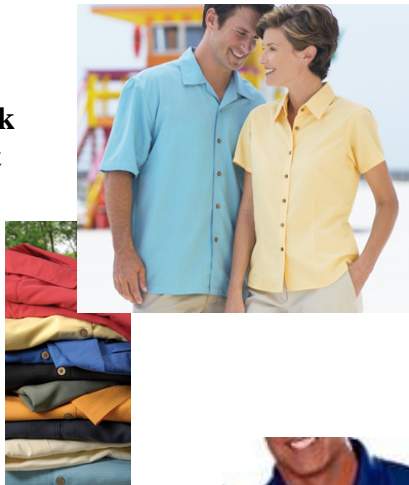

\$25.98 / S-XL

Available Colors:
 Royal Blue, White, Black, Stone, Steel Grey, Papaya (Orange)

Easy Care Woven Long Sleeve Shirt

- 4.5oz, 55/45 Cotton/Poly
- Wrinkle Resistant
- Button Down Collar
- Buttons Dyed to Match
- Box Back Pleat
- Patch Pocket
- Adjustable Cuffs

Also Available: Men's Tall, Short Sleeve, Ladies

\$19.98 / S-XL

Available Colors:
 Royal Blue, White, Black, Stone, Steel Grey, Texas Orange

Stylish Check Camp Shirt

- 70/30 Rayon/Polyester
- Goes effortlessly from the office to outdoors

\$33.90 / S-XL

Available Colors:
 Deep Blue, White, Black, Sand

Ladies ¾ Sleeve Stretch Shirt

- 97% Cotton / 3% Spandex Sateen
- Five Button with Open Collar
- ¾ Sleeve w/ Extended Cuff That Can Be Worn Down or Folded Up
- Shaped Through Bust and Waist for Feminine Fit

\$29.70 / S-XL

Budget Friendly Moisture Wicking Sport Shirt

- 100% Polyester
- Split Side Vents
- Taped Neck Seams

Available Colors:
 Royal Blue, White, Black,

\$16.90 / S-XL

Dry Zone Ottoman Sport Shirt

- 100% Polyester
- Dry Zone Moisture Wicking
- Flat Knit Collar
- Hemmed Sleeve w/ Ribbed Knit Detail on Sleeve Cuff
- Colorfast & Shrink Resistant
- Raglan Sleeves for ease of movement
- Ladies version also available