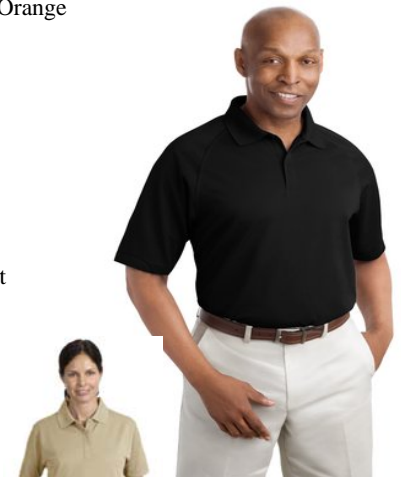

\$8.29

Embroidered Visor

Available Colors:
 White, Stone, Royal, Black, Cooked Carrot

Rapid Dry Sport Shirt

- 5.6oz, 60/40 Cotton/Poly
- Baby Pique Sport Shirt
- Rapid Dry Moisture Wicking Technology
- Hemmed Sleeves / Side Vents
- Ladies version with V-Neck Rib Knit Trim

\$33.90 / S-XL

Available Colors:
 Deep Blue, White, Black, Sand

Ladies ¾ Sleeve Stretch Shirt

- 97% Cotton / 3% Spandex Sateen
- Five Button with Open Collar
- ¾ Sleeve w/ Extended Cuff That Can Be Worn Down or Folded Up
- Shaped Through Bust and Waist for Feminine Fit

\$29.70 / S-XL

Budget Friendly Moisture Wicking Sport Shirt

- 100% Polyester
- Split Side Vents
- Taped Neck Seams

Available Colors:
 Royal Blue, White, Black,

\$16.90 / S-XL

Dry Zone Ottoman Sport Shirt

- 100% Polyester
- Dry Zone Moisture Wicking
- Flat Knit Collar
- Hemmed Sleeve w/ Ribbed Knit Detail on Sleeve Cuff
- Colorfast & Shrink Resistant
- Raglan Sleeves for ease of movement
- Ladies version also available

\$23.98 / S-XL

Available Colors:
 Royal, White, Black, Stone

Available Colors: Navy or Black

Mens Techno Lite EzePack Jacket

- Mid Length Jacket
- Detachable Sleeves for Quick Conversion from Jacket to Vest
- Partial Free Hanging Mesh Lining
- Shock Cord Drawstring at Hem
- Elasticized Cuff Band w/ Adjustable Velcro Tab
- Venting thru Back Placket
- EzePack Allows Jacket to Fold Into It's Own Back Pocket