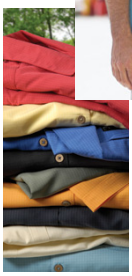

Also Available: Men's Tall, Short Sleeve, Ladies

\$19.98 / S-XL

Available Colors: Ultramarine Blue (shown), White, Navy, Black, Stone, Steel Grey

**Stylish Check Camp Shirt**

- 70/30 Rayon/Polyester
- Goes effortlessly from the office to outdoors

\$33.90 / S-XL

Available Colors: Deep Blue, White, Black, Sand

**Ladies ¾ Sleeve Stretch Shirt**

- 97% Cotton / 3% Spandex Sateen
- Five Button with Open Collar
- ¾ Sleeve w/ Extended Cuff That Can Be Worn Down or Folded Up
- Shaped Through Bust and Waist for Feminine Fit

- 100% Polyester
- Dry Zone Moisture Wicking
- Flat Knit Collar
- Hemmed Sleeve w/ Ribbed Knit Detail on Sleeve Cuff
- Colorfast & Shrink Resistant
- Raglan Sleeves for ease of movement
- Ladies version also available