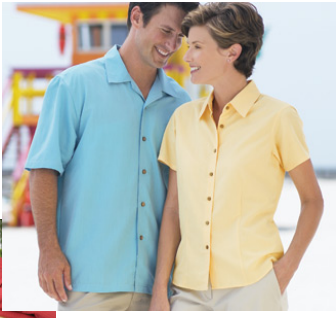

\$8.29

**Embroidered Visor**

Available Colors: White, Stone, Navy, Black

**Rapid Dry Sport Shirt**

- 5.6oz, 60/40 Cotton/Poly
- Baby Pique Sport Shirt
- Rapid Dry Moisture Wicking Technology
- Hemmed Sleeves / Side Vents
- Ladies version with V-Neck Rib Knit Trim

\$25.98 / S-XL

Available Colors: Riviera Blue (shown), White, Navy, Black, Stone, Steel Grey

**Easy Care Woven Long Sleeve Shirt**

- 4.5oz, 55/45 Cotton/Poly
- Wrinkle Resistant
- Button Down Collar
- Buttons Dyed to Match
- Box Back Pleat
- Patch Pocket
- Adjustable Cuffs

Also Available: Men's Tall, Short Sleeve, Ladies

\$19.98 / S-XL

Available Colors: Ultramarine Blue (shown), White, Navy, Black, Stone, Steel Grey

**Stylish Check Camp Shirt**

- 70/30 Rayon/Polyester
- Goes effortlessly from the office to outdoors

\$33.90 / S-XL

Available Colors: Deep Blue, White, Black, Sand

**Ladies ¾ Sleeve Stretch Shirt**

- 97% Cotton / 3% Spandex Sateen
- Five Button with Open Collar
- ¾ Sleeve w/ Extended Cuff That Can Be Worn Down or Folded Up
- Shaped Through Bust and Waist for Feminine Fit